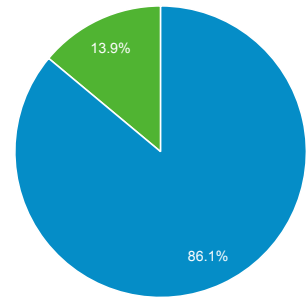

1 Aug 2015 - 31 Aug 2015

Audience Overview

All Sessions
100.00%

Overview

Sessions
11,611

Users
10,157

Page Views
16,175

Pages/Session
1.39

Avg. Session Duration
00:01:09

Bounce Rate
78.49%

% New Sessions
85.95%

■ New Visitor ■ Returning Visitor

Language	Sessions	% Sessions
1. en-us	6,759	58.21%
2. en-gb	1,172	10.09%
3. ar	384	3.31%
4. de-de	332	2.86%
5. en	297	2.56%
6. es-es	233	2.01%
7. fr-fr	192	1.65%
8. pt-br	175	1.51%
9. ru	147	1.27%
10. de	141	1.21%